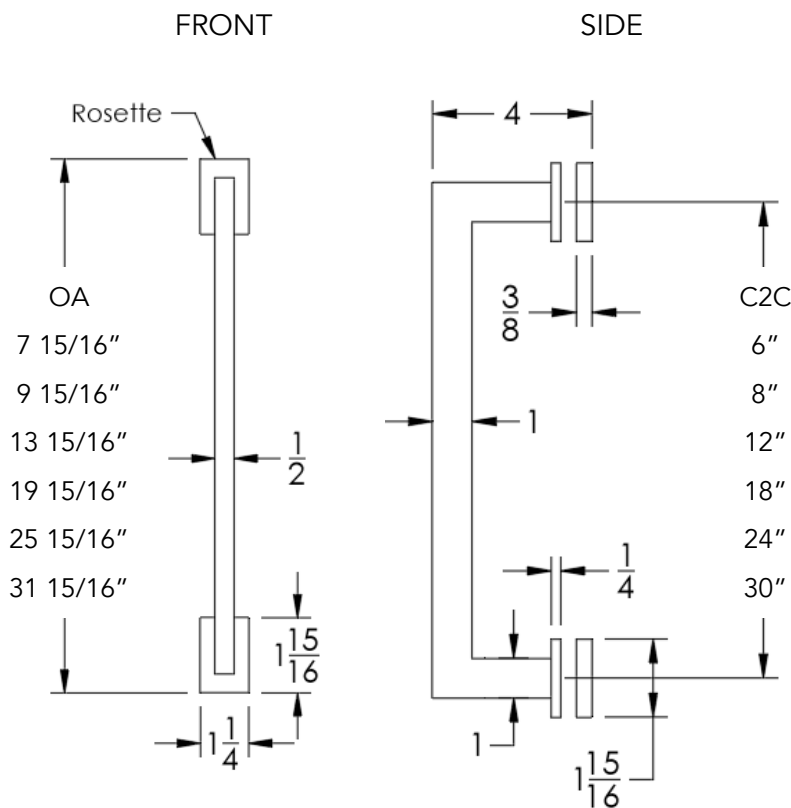

neelnox

LET
THERE
BE **DESIGN.**

FEATURES

- Premium 304 Grade Stainless Steel
- Solid Mount Construction
- Concealed Installation Hardware
- Solid End Cap provided for side opposite to the door for a seamless look

COLLECTION ARGYLE

SINGLE DOOR HANDLE

SINGLE DOOR HANDLE

Model	Product	Finishes Available
ARG-SSD-XX-GR	Single Door Handle	Multiple finishes available. Over 23 finishes to choose from.

FINISHES			
Polished (-P)	Antique Copper (-ACOP)	Polished Gold (-PGLD)	
Brushed (-B)	Polished Brass (-PBRS)	Brushed Copper (-BCOP)	
Brushed Gold (-BGLD)	Matte White (-WHT)	Brushed Rose Gold (-BRGD)	
Matte Black (-BLK)	Brushed Modern Bronze (-BMBRZ)	Brushed Black (-BRBLK)	
Oil Rubbed Bronze (-ORB)	Glossy White (-GWHT)	Polished Black (-PBLK)	
Brushed Brass (-BBS)	Polished Rose Gold (-PRGD)	Antique Nickel (-ANKL)	
Brushed Bronze (-BBRZ)	Unlacquered Brass (-UBRS)	Black Nickel (-NKBL)	
Antique Brass (-ABRS)	Polished Nickel (-PNKL)		

OA	C2C	MODEL
7 15/16"	6"	ARG-SSD6-GR
9 15/16"	8"	ARG-SSD8-GR
13 15/16"	12"	ARG-SSD12-GR
19 15/16"	18"	ARG-SSD18-GR
25 15/16"	24"	ARG-SSD24-GR
31 15/16"	30"	ARG-SSD30-GR

Installation Notes: Center to center hole drilling dimension are same as mentioned in column. Diameter of glass hole for installation is 1/2".

Standard hardware supplied can accommodate glass thicknesses 1/4" to 1/2". Please contact us for custom hardware in case glass thickness exceeds 1/2".

Dimensions in inches

NOTE: Dimensions subject to change without notice.